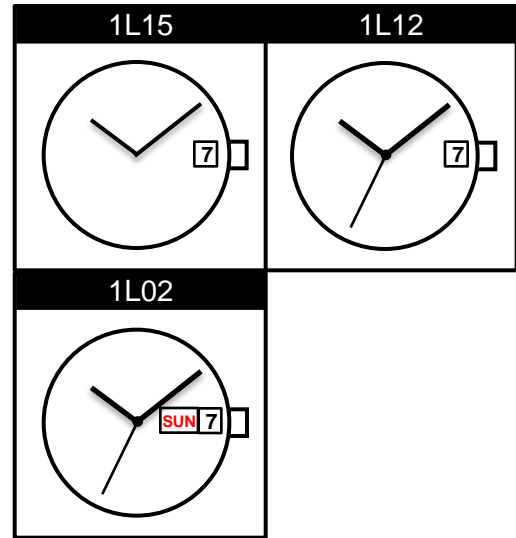

Size <ligne>	6 ¾ x 8”
Height <mm>	2.71 (1L02 2.94)
Accuracy <per Month>	±20 sec
Battery Life	3 years

Battery consumption could be minimum by pulling out the stem

Balance Weight <µN.m>	Minute 0.40 Second 0.07
---------------------------------	----------------------------

Original Package	1,000pcs
-------------------------	----------

Time measurement

Accuracy

The unit (gate) time of measurement must be set at "10 sec." and the measurement must be performed in the form of complete watch.