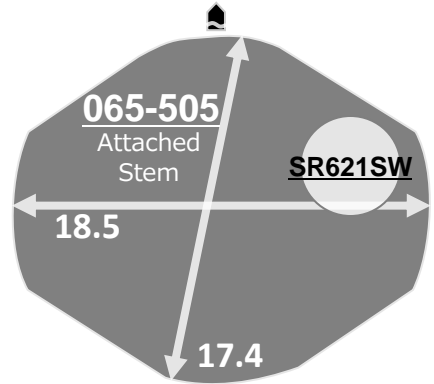

Size <ligne>	6 ¾ x 8”
Height <mm>	2.71 (1L02 2.94)
Accuracy <per Month>	±20 sec
Battery Life	3 years

Battery consumption could be minimum by pulling out the stem

Balance Weight <µN.m>	Minute 0.40 Second 0.07
---------------------------------	----------------------------

Original Package	1,000pcs
-------------------------	----------

Time measurement

Accuracy

The unit (gate) time of measurement must be set at "10 sec." and the measurement must be performed in the form of complete watch.