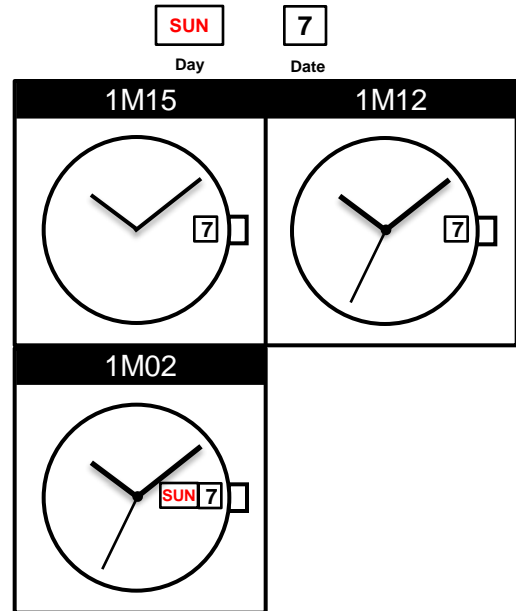

Size <ligne>	10 ½'''
Height <mm>	2.71 (1M02 2.94)
Accuracy <per Month>	±20 sec
Battery Life	3 years

Battery consumption could be minimum by pulling out the stem

Balance Weight < μ N.m>	Minute 0.40 Second 0.07
---------------------------------------	----------------------------

Original Package	1,000pcs
-------------------------	----------

Time measurement

Accuracy

The unit (gate) time of measurement must be set at "10 sec." and the measurement must be performed in the form of complete watch.

Diagram showing the measurement gate and the watch face. The gate is labeled "10 sec" and the watch face is labeled "10 sec". The diagram shows the gate and the watch face in different positions.

Setting the Time