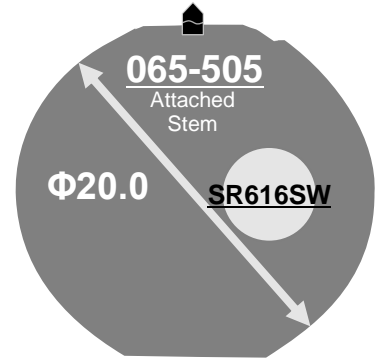

Size <line>	8 3/4'''
Height <mm>	2.58
Accuracy <per Month>	±20 sec
Battery Life	2 years

Battery consumption could be minimum by pulling out the stem

Balance Weight <μN.m>	Minute 0.40 Second 0.07
---------------------------------	----------------------------

Clearance	<p>Clearance changes subject to the glass, case structure, and the length of the hand.</p>
------------------	--

Original Package	1,000pcs
-------------------------	----------

7
Date

Time measurement

Accuracy

The unit (gate) time of measurement must be set at "10 sec." and the measurement must be performed in the form of complete watch.

Setting the Time

Setting the Date

DO NOT set Date between 9:00pm - 1:00am