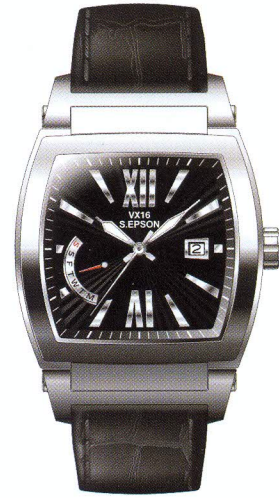

4 Hands / Day-Date

Retrograde Day

4 Hands / Day-Date

Retrograde Day

VX16

VX15

VX16

8 3/4" Battery SR716SW

H: 3.49mm

H: 3.49mm

VX45

VX45

VX46

11 1/2" Battery SR920SW

H: 3.49mm

H: 3.49mm

6 Hands / 3 Eyes

6 Hands / 3 Eyes

Retrograde Day

Retrograde Day

24 Hour

24 Hour

VX3S

VX3S

VX3T

10 1/2" Battery SR920SW

H: 3.86mm

H: 3.86mm