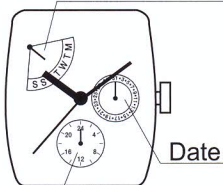

H: 3.49mm

H: 3.49mm

VX45

VX45

VX46

11 1/2" Battery SR920SW

H: 3.49mm

H: 3.49mm

6 Hands / 3 Eyes

6 Hands / 3 Eyes

Retrograde Day

Retrograde Day

24 Hour

24 Hour

VX3S

VX3S

VX3T

10 1/2" Battery SR920SW

H: 3.86mm

H: 3.86mm