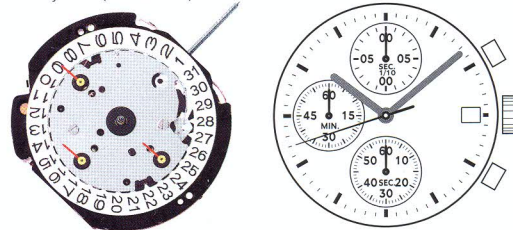

VD52 **HL**

Height: 4.57mm
3 hands / date /
chrono second / minute, 24 hour
BL: 2 years (SR920SW)

VD53 **HL**

Height: 4.57mm
3 hands / date /
chrono second / minute, 24 hour
BL: 2 years (SR920SW)

VD54 **H**

Height: 3.97mm
3 hands /
chrono second / minute, 24 hour
BL: 2 years (SR920SW)

VD55 **H**

Height: 3.97mm
3 hands / chrono second / minute / 1/10 second
BL: 2 years (SR920SW)

VD56 **H**

Height: 3.97mm
3 hands /
chrono second / minute / 1/10 second, 24 hour
BL: 2 years (SR920SW)

VD57 **HL**

Height: 4.57mm
3 hands / date /
chrono second / minute / 1/10 second
BL: 2 years (SR920SW)

VD59 **HL**

Height: 4.57mm
3 hands /
chrono second / minute / 1/10 second / sun & moon
BL: 2 years (SR920SW)

VD6 Chronograph Series (Centre Second)

VD67

Height: 4.57mm
2 hands / date / small second
centre 1/5 chrono second
chrono minute / hour
BL: 2 years (SR920SW)

12 3/4'''