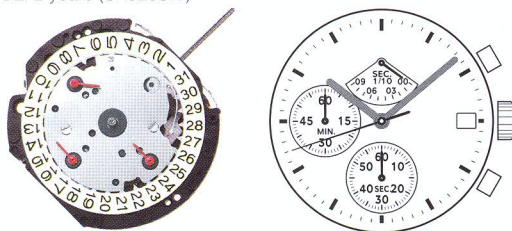

Basic Chronograph Series

VD5 Chronograph Series

VD50 **HL**

Height: 4.57mm
3 hands / date /
chrono second / minute / retrograde chrono 1/10 second
BL: 2 years (SR920SW)

VD51 **HL**

Height: 4.57mm
3 hands / date /
chrono second / minute
BL: 2 years (SR920SW)

VD52 **HL**

Height: 4.57mm
3 hands / date /
chrono second / minute, 24 hour
BL: 2 years (SR920SW)

VD53 **HL**

Height: 4.57mm
3 hands / date /
chrono second / minute, 24 hour
BL: 2 years (SR920SW)

VD54 **H**

Height: 3.97mm
3 hands /
chrono second / minute, 24 hour
BL: 2 years (SR920SW)

VD55 **H**

Height: 3.97mm
3 hands / chrono second / minute / 1/10 second
BL: 2 years (SR920SW)

VD56 **H**

Height: 3.97mm
3 hands /
chrono second / minute / 1/10 second, 24 hour
BL: 2 years (SR920SW)

VD6 Chronograph Series (Centre Second)

VD67

Height: 4.57mm
2 hands / date / small second
centre 1/5 chrono second
chrono minute / hour
BL: 2 years (SR920SW)

12 3/4'''