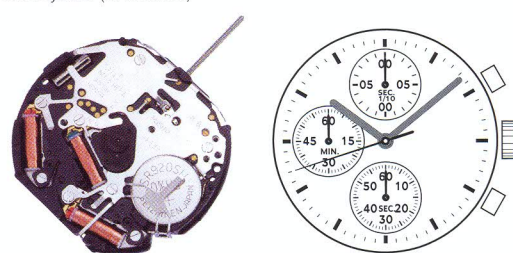

VD52 **HL**

Height: 4.57mm
3 hands / date /
chrono second / minute, 24 hour
BL: 2 years (SR920SW)

VD53 **HL**

Height: 4.57mm
3 hands / date /
chrono second / minute, 24 hour
BL: 2 years (SR920SW)

VD54 **H**

Height: 3.97mm
3 hands /
chrono second / minute, 24 hour
BL: 2 years (SR920SW)

VD55 **H**

Height: 3.97mm
3 hands / chrono second / minute / 1/10 second
BL: 2 years (SR920SW)

VD56 **H**

Height: 3.97mm
3 hands /
chrono second / minute / 1/10 second, 24 hour
BL: 2 years (SR920SW)

VD57 **HL**

Height: 4.57mm
3 hands / date /
chrono second / minute / 1/10 second
BL: 2 years (SR920SW)

VD59 **HL**

Height: 4.57mm
3 hands /
chrono second / minute / 1/10 second / sun & moon
BL: 2 years (SR920SW)

VD6 Chronograph Series (Centre Second)

VD67

Height: 4.57mm
2 hands / date / small second
centre 1/5 chrono second
chrono minute / hour
BL: 2 years (SR920SW)

12 3/4'''