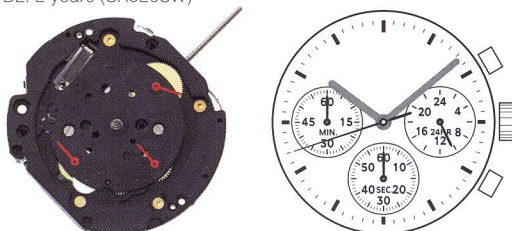

Basic Chronograph Series

VD5 Chronograph Series

VD50 **HL**

Height: 4.57mm
3 hands / date /
chrono second / minute / retrograde chrono 1/10 second
BL: 2 years (SR920SW)

VD51 **HL**

Height: 4.57mm
3 hands / date /
chrono second / minute
BL: 2 years (SR920SW)

VD52 **HL**

Height: 4.57mm
3 hands / date /
chrono second / minute, 24 hour
BL: 2 years (SR920SW)

VD53 **HL**

Height: 4.57mm
3 hands / date /
chrono second / minute, 24 hour
BL: 2 years (SR920SW)

VD54 **H**

Height: 3.97mm
3 hands /
chrono second / minute, 24 hour
BL: 2 years (SR920SW)

VD55 **H**

Height: 3.97mm
3 hands / chrono second / minute / 1/10 second
BL: 2 years (SR920SW)

VD56 **H**

Height: 3.97mm
3 hands /
chrono second / minute / 1/10 second, 24 hour
BL: 2 years (SR920SW)

VD6 Chronograph Series (Centre Second)

VD67

Height: 4.57mm
2 hands / date / small second
centre 1/5 chrono second
chrono minute / hour
BL: 2 years (SR920SW)

12 3/4'''