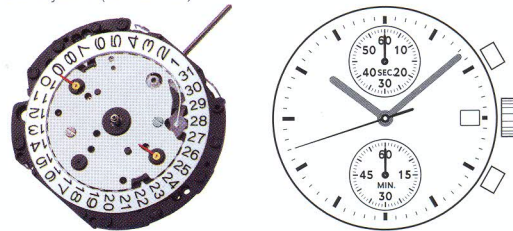

Basic Chronograph Series

VD5 Chronograph Series

VD50 **HL**

Height: 4.57mm
3 hands / date /
chrono second / minute / retrograde chrono 1/10 second
BL: 2 years (SR920SW)

VD51 **HL**

Height: 4.57mm
3 hands / date /
chrono second / minute
BL: 2 years (SR920SW)

VD52 **HL**

Height: 4.57mm
3 hands / date /
chrono second / minute, 24 hour
BL: 2 years (SR920SW)

VD53 **HL**

Height: 4.57mm
3 hands / date /
chrono second / minute, 24 hour
BL: 2 years (SR920SW)

VD54 **H**

Height: 3.97mm
3 hands /
chrono second / minute, 24 hour
BL: 2 years (SR920SW)

VD55 **H**

Height: 3.97mm
3 hands / chrono second / minute / 1/10 second
BL: 2 years (SR920SW)

VD56 **H**

Height: 3.97mm
3 hands /
chrono second / minute / 1/10 second, 24 hour
BL: 2 years (SR920SW)

VD6 Chronograph Series (Centre Second)

VD67

Height: 4.57mm
2 hands / date / small second
centre 1/5 chrono second
chrono minute / hour
BL: 2 years (SR920SW)

12 3/4'''