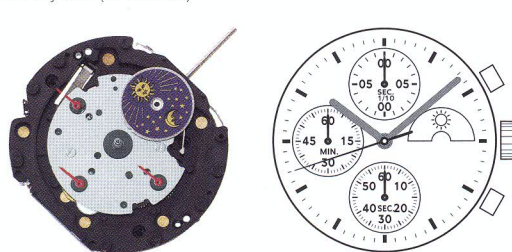

VD52 **HL**

Height: 4.57mm
3 hands / date /
chrono second / minute, 24 hour
BL: 2 years (SR920SW)

VD53 **HL**

Height: 4.57mm
3 hands / date /
chrono second / minute, 24 hour
BL: 2 years (SR920SW)

VD54 **H**

Height: 3.97mm
3 hands /
chrono second / minute, 24 hour
BL: 2 years (SR920SW)

VD55 **H**

Height: 3.97mm
3 hands / chrono second / minute / 1/10 second
BL: 2 years (SR920SW)

VD56 **H**

Height: 3.97mm
3 hands /
chrono second / minute / 1/10 second, 24 hour
BL: 2 years (SR920SW)

VD57 **HL**

Height: 4.57mm
3 hands / date /
chrono second / minute / 1/10 second
BL: 2 years (SR920SW)

VD59 **HL**

Height: 4.57mm
3 hands /
chrono second / minute / 1/10 second / sun & moon
BL: 2 years (SR920SW)

VD6 Chronograph Series (Centre Second)

VD67

Height: 4.57mm
2 hands / date / small second
centre 1/5 chrono second
chrono minute / hour
BL: 2 years (SR920SW)

12 3/4'''