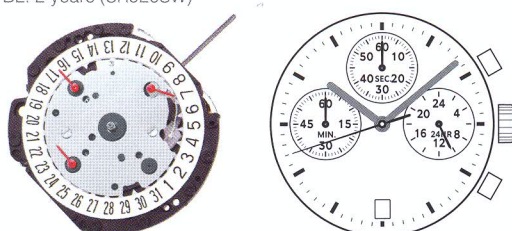

Basic Chronograph Series

VD5 Chronograph Series

VD50 **HL**

Height: 4.57mm
3 hands / date /
chrono second / minute / retrograde chrono 1/10 second
BL: 2 years (SR920SW)

VD51 **HL**

Height: 4.57mm
3 hands / date /
chrono second / minute
BL: 2 years (SR920SW)

VD52 **HL**

Height: 4.57mm
3 hands / date /
chrono second / minute, 24 hour
BL: 2 years (SR920SW)

VD53 **HL**

Height: 4.57mm
3 hands / date /
chrono second / minute, 24 hour
BL: 2 years (SR920SW)

VD54 **H**

Height: 3.97mm
3 hands /
chrono second / minute, 24 hour
BL: 2 years (SR920SW)

VD55 **H**

Height: 3.97mm
3 hands / chrono second / minute / 1/10 second
BL: 2 years (SR920SW)

VD56 **H**

Height: 3.97mm
3 hands /
chrono second / minute / 1/10 second, 24 hour
BL: 2 years (SR920SW)

VD6 Chronograph Series (Centre Second)

VD67

Height: 4.57mm
2 hands / date / small second
centre 1/5 chrono second
chrono minute / hour
BL: 2 years (SR920SW)

12 3/4'''