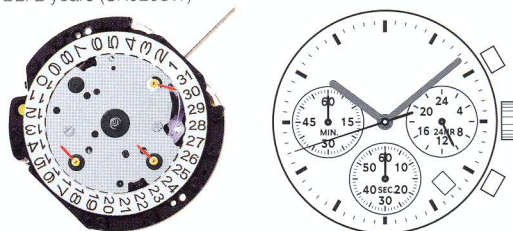

Basic Chronograph Series

VD5 Chronograph Series

VD50 **HL**

Height: 4.57mm
3 hands / date /
chrono second / minute / retrograde chrono 1/10 second
BL: 2 years (SR920SW)

VD51 **HL**

Height: 4.57mm
3 hands / date /
chrono second / minute
BL: 2 years (SR920SW)

VD52 **HL**

Height: 4.57mm
3 hands / date /
chrono second / minute, 24 hour
BL: 2 years (SR920SW)

VD53 **HL**

Height: 4.57mm
3 hands / date /
chrono second / minute, 24 hour
BL: 2 years (SR920SW)

VD54 **H**

Height: 3.97mm
3 hands /
chrono second / minute, 24 hour
BL: 2 years (SR920SW)

VD55 **H**

Height: 3.97mm
3 hands / chrono second / minute / 1/10 second
BL: 2 years (SR920SW)

VD56 **H**

Height: 3.97mm
3 hands /
chrono second / minute / 1/10 second, 24 hour
BL: 2 years (SR920SW)

VD6 Chronograph Series (Centre Second)

VD67

Height: 4.57mm
2 hands / date / small second
centre 1/5 chrono second
chrono minute / hour
BL: 2 years (SR920SW)

12 3/4'''