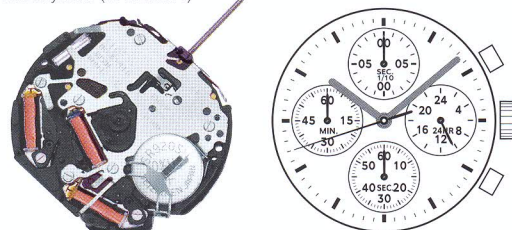

VD52 **HL**

Height: 4.57mm
3 hands / date /
chrono second / minute, 24 hour
BL: 2 years (SR920SW)

VD53 **HL**

Height: 4.57mm
3 hands / date /
chrono second / minute, 24 hour
BL: 2 years (SR920SW)

VD54 **H**

Height: 3.97mm
3 hands /
chrono second / minute, 24 hour
BL: 2 years (SR920SW)

VD55 **H**

Height: 3.97mm
3 hands / chrono second / minute / 1/10 second
BL: 2 years (SR920SW)

VD56 **H**

Height: 3.97mm
3 hands /
chrono second / minute / 1/10 second, 24 hour
BL: 2 years (SR920SW)

VD57 **HL**

Height: 4.57mm
3 hands / date /
chrono second / minute / 1/10 second
BL: 2 years (SR920SW)

VD59 **HL**

Height: 4.57mm
3 hands /
chrono second / minute / 1/10 second / sun & moon
BL: 2 years (SR920SW)

VD6 Chronograph Series (Centre Second)

VD67

Height: 4.57mm
2 hands / date / small second
centre 1/5 chrono second
chrono minute / hour
BL: 2 years (SR920SW)

12 3/4'''