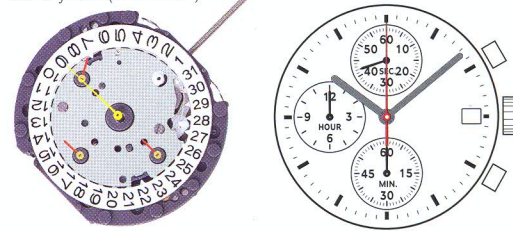

VD52 **HL**

Height: 4.57mm
3 hands / date /
chrono second / minute, 24 hour
BL: 2 years (SR920SW)

VD53 **HL**

Height: 4.57mm
3 hands / date /
chrono second / minute, 24 hour
BL: 2 years (SR920SW)

VD54 **H**

Height: 3.97mm
3 hands /
chrono second / minute, 24 hour
BL: 2 years (SR920SW)

VD55 **H**

Height: 3.97mm
3 hands / chrono second / minute / 1/10 second
BL: 2 years (SR920SW)

VD56 **H**

Height: 3.97mm
3 hands /
chrono second / minute / 1/10 second, 24 hour
BL: 2 years (SR920SW)

VD57 **HL**

Height: 4.57mm
3 hands / date /
chrono second / minute / 1/10 second
BL: 2 years (SR920SW)

VD59 **HL**

Height: 4.57mm
3 hands /
chrono second / minute / 1/10 second / sun & moon
BL: 2 years (SR920SW)

VD6 Chronograph Series (Centre Second)

VD67

Height: 4.57mm
2 hands / date / small second
centre 1/5 chrono second
chrono minute / hour
BL: 2 years (SR920SW)

12 3/4'''