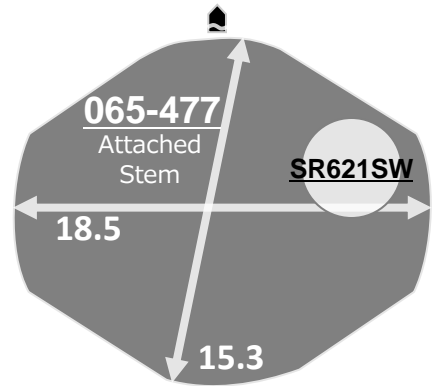

Size <ligne>	6 ¾ x 8''
Height <mm>	2.28 (1L22 2.15)
Accuracy <per Month>	± 20 sec
Battery Life	3 years (1L32)

*Battery of 1L22 : SR616SW

Battery consumption could be minimum by pulling out the stem

Balance Weight <µN.m>	Minute 0.40 Second 0.07
---------------------------------	----------------------------

Clearance	<p>Clearance changes subject to the glass, case structure, and the length of the hand.</p>
------------------	--

Original Package	1,000pcs
-------------------------	----------

Time measurement

Accuracy
The unit (gate) time of measurement must be set at "10 sec." and the measurement must be performed in the form of complete watch.